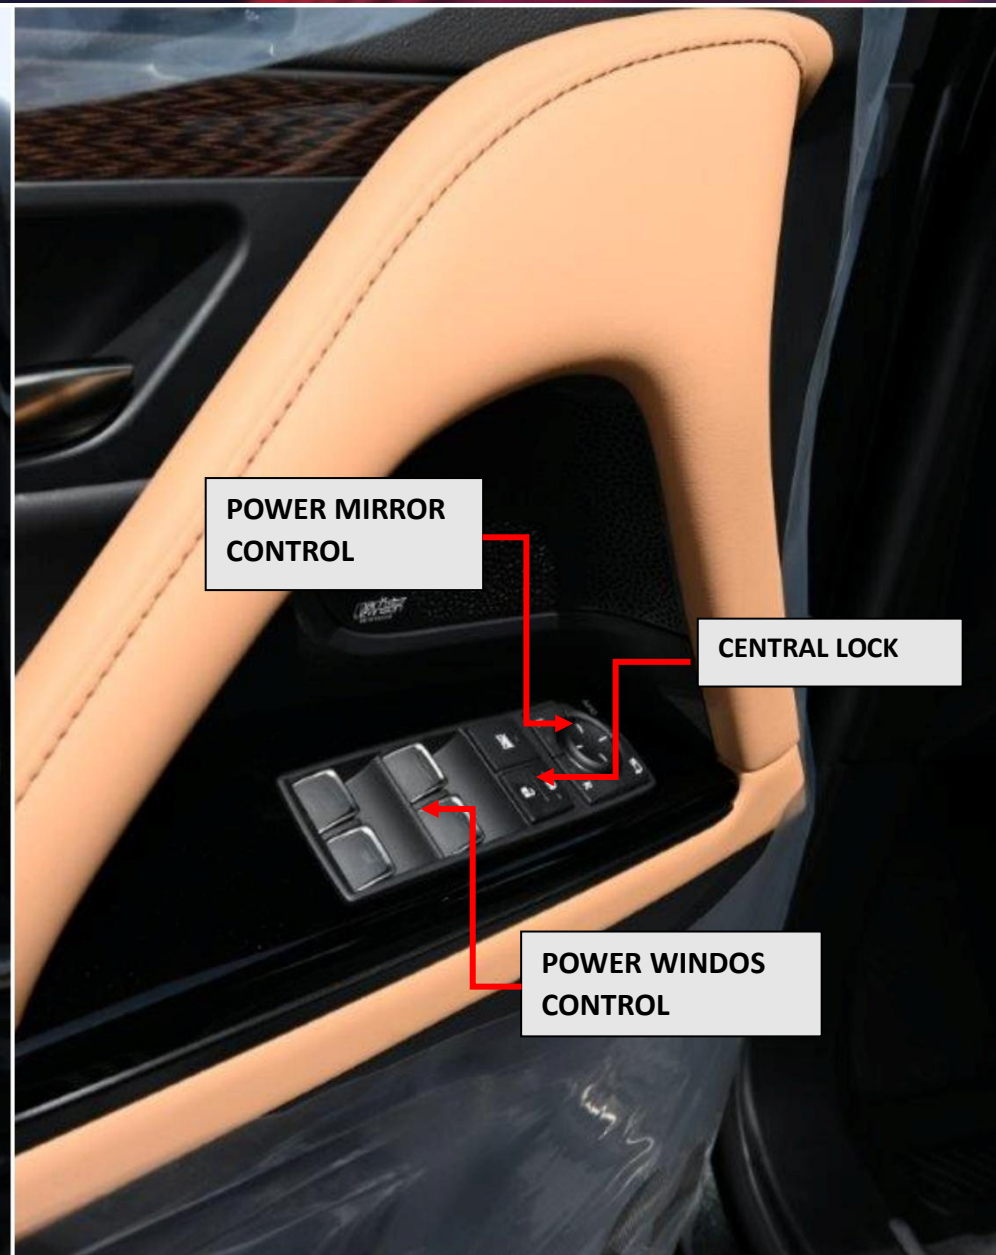

POWER MIRROR CONTROL

CENTRAL LOCK

POWER WINDOS CONTROL

Sahara Motors (Head Office)

Block 3, Showroom 25, Auto Market,
Ras Al Khor, Dubai, United Arab Emirates.

✉ info@saharamotorsuae.com
☎ +971 - 43332623

Sahara Motors FZE

Showroom 19, DUCAMZ, Ras Al Khor,
Dubai, United Arab Emirates.

✉ info@saharamotorsfze.com
☎ +971 - 42882430

Sahara Motors (Branch)

25th Floor, Suite #2503, Jafza View 18,
Jebel Ali Freezone, Dubai, United Arab Emirates.

✉ info@saharamotorsuae.com
☎ +971 - 43332623

Forex Motors FZCO

Showroom 357, DUCAMZ, Ras Al Khor,
Dubai, United Arab Emirates.

✉ info@forexmotorsuae.com
☎ +971 - 43204249

Blitz Motors FZE

Office - C1-1F-SF1858, Ajman Free Zone
C1 Building, Ajman, United Arab Emirates.

✉ info@blitzmotorsuae.com
☎ +971 - 544400938