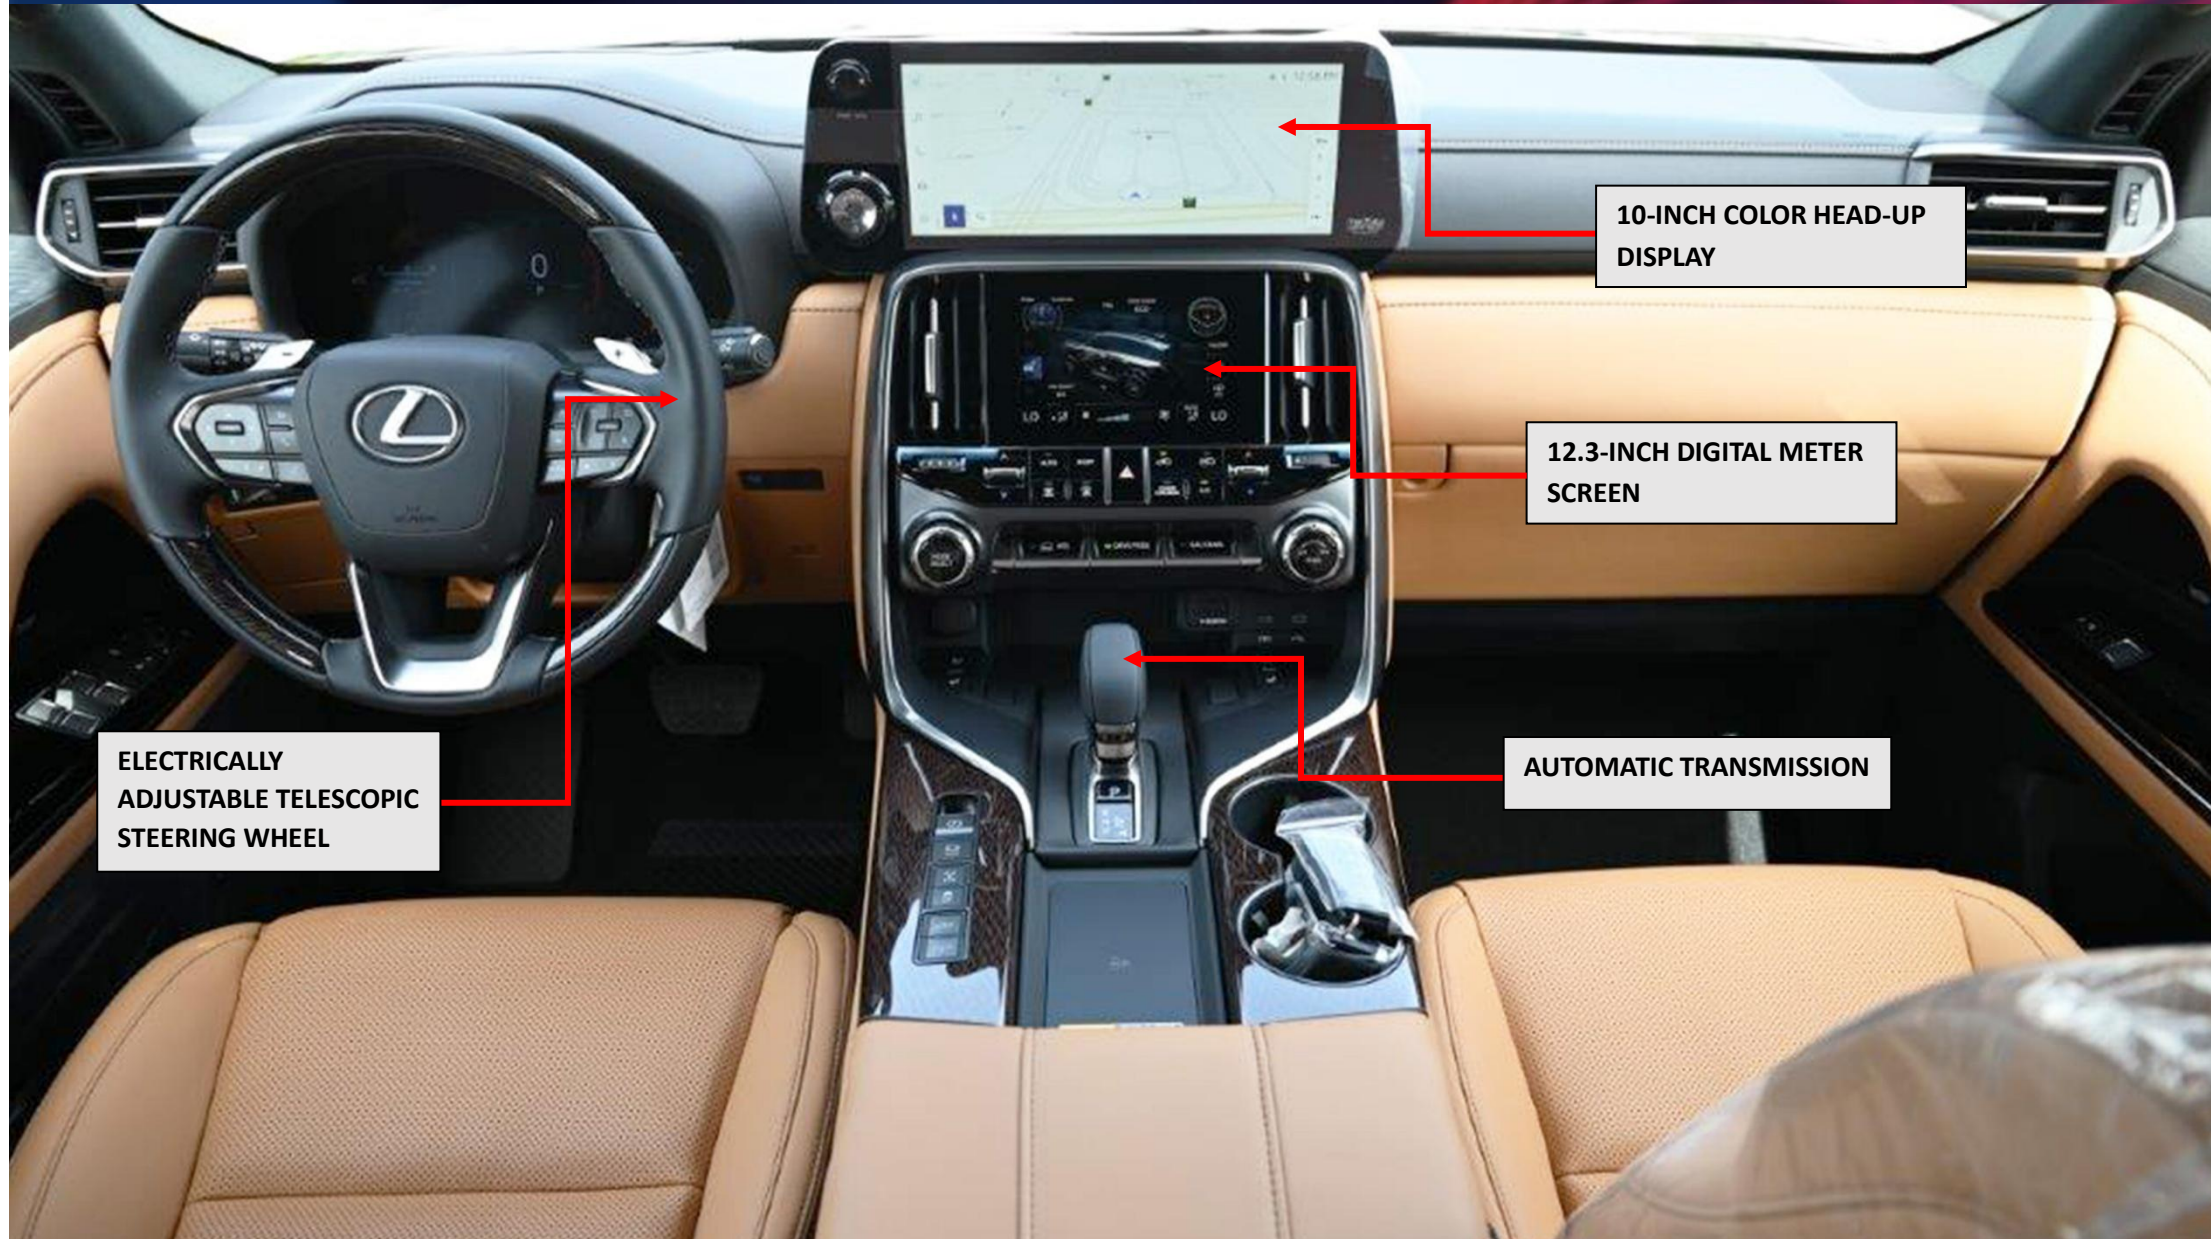

✉ info@blitzmotorsuae.com
☎ +971 - 544400938

SAHARA MOTORS GROUP

10-INCH COLOR HEAD-UP DISPLAY

12.3-INCH DIGITAL METER SCREEN

AUTOMATIC TRANSMISSION

ELECTRICALLY ADJUSTABLE TELESCOPIC STEERING WHEEL

Sahara Motors (Head Office)