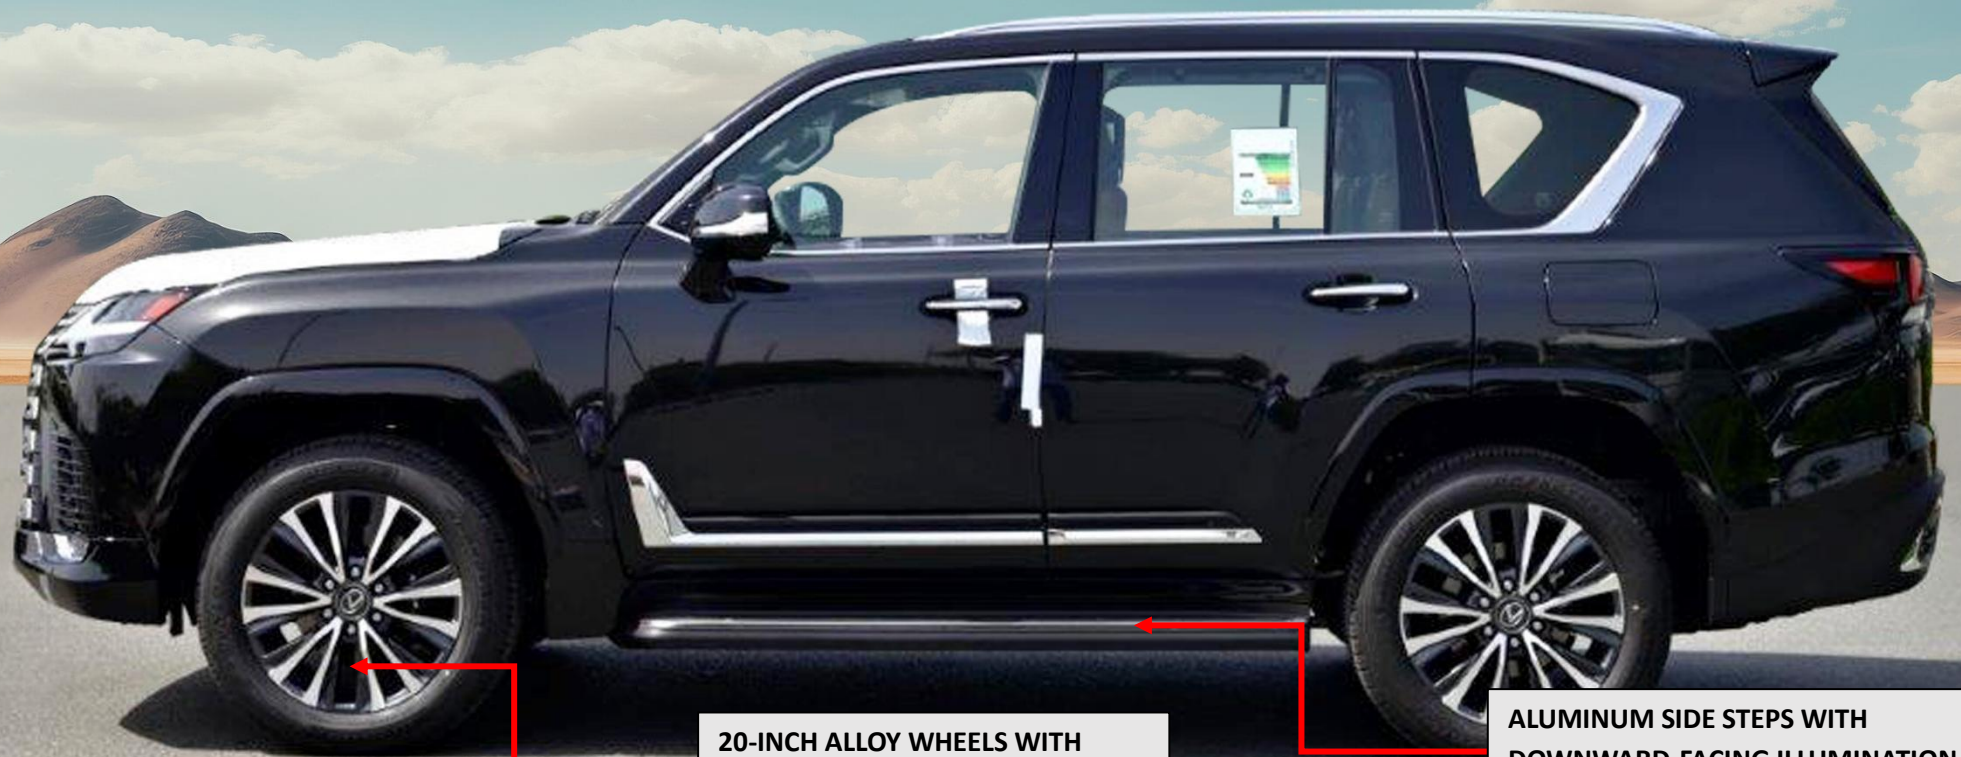

✉ info@blitzmotorsuae.com
☎ +971 - 544400938

SAHARA MOTORS GROUP

20-INCH ALLOY WHEELS WITH
BLACK ACCENTS

ALUMINUM SIDE STEPS WITH
DOWNWARD-FACING ILLUMINATION

Sahara Motors (Head Office)

Block 3, Showroom 25, Auto Market,
Ras Al Khor, Dubai, United Arab Emirates.