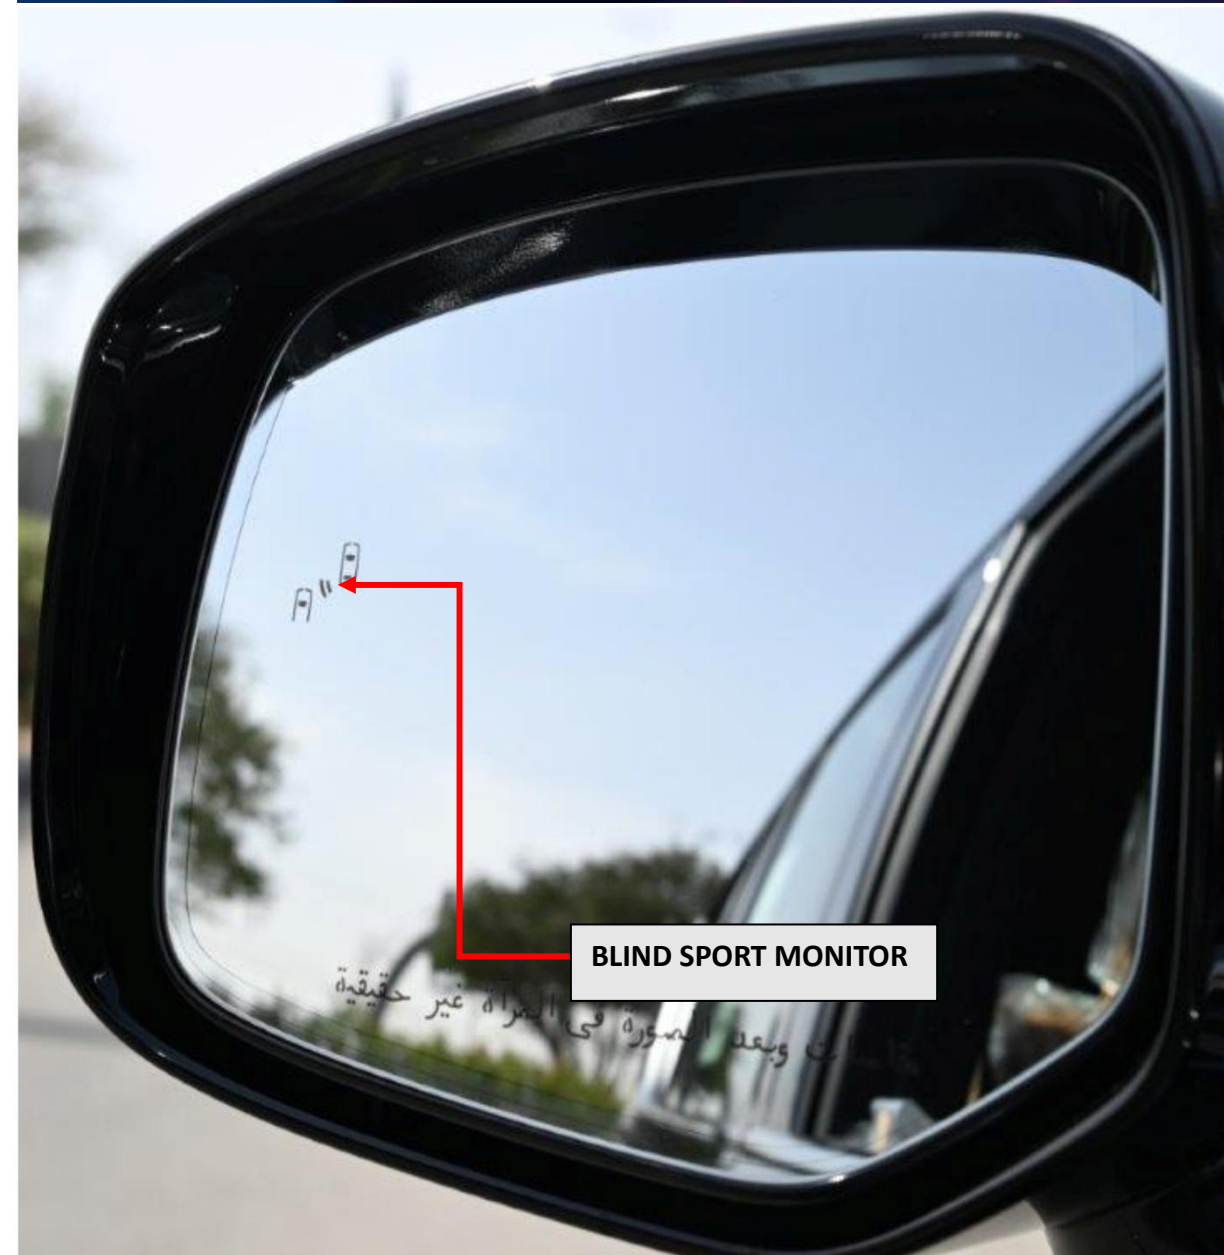

SAHARA MOTORS GROUP

BLIND SPORT MONITOR