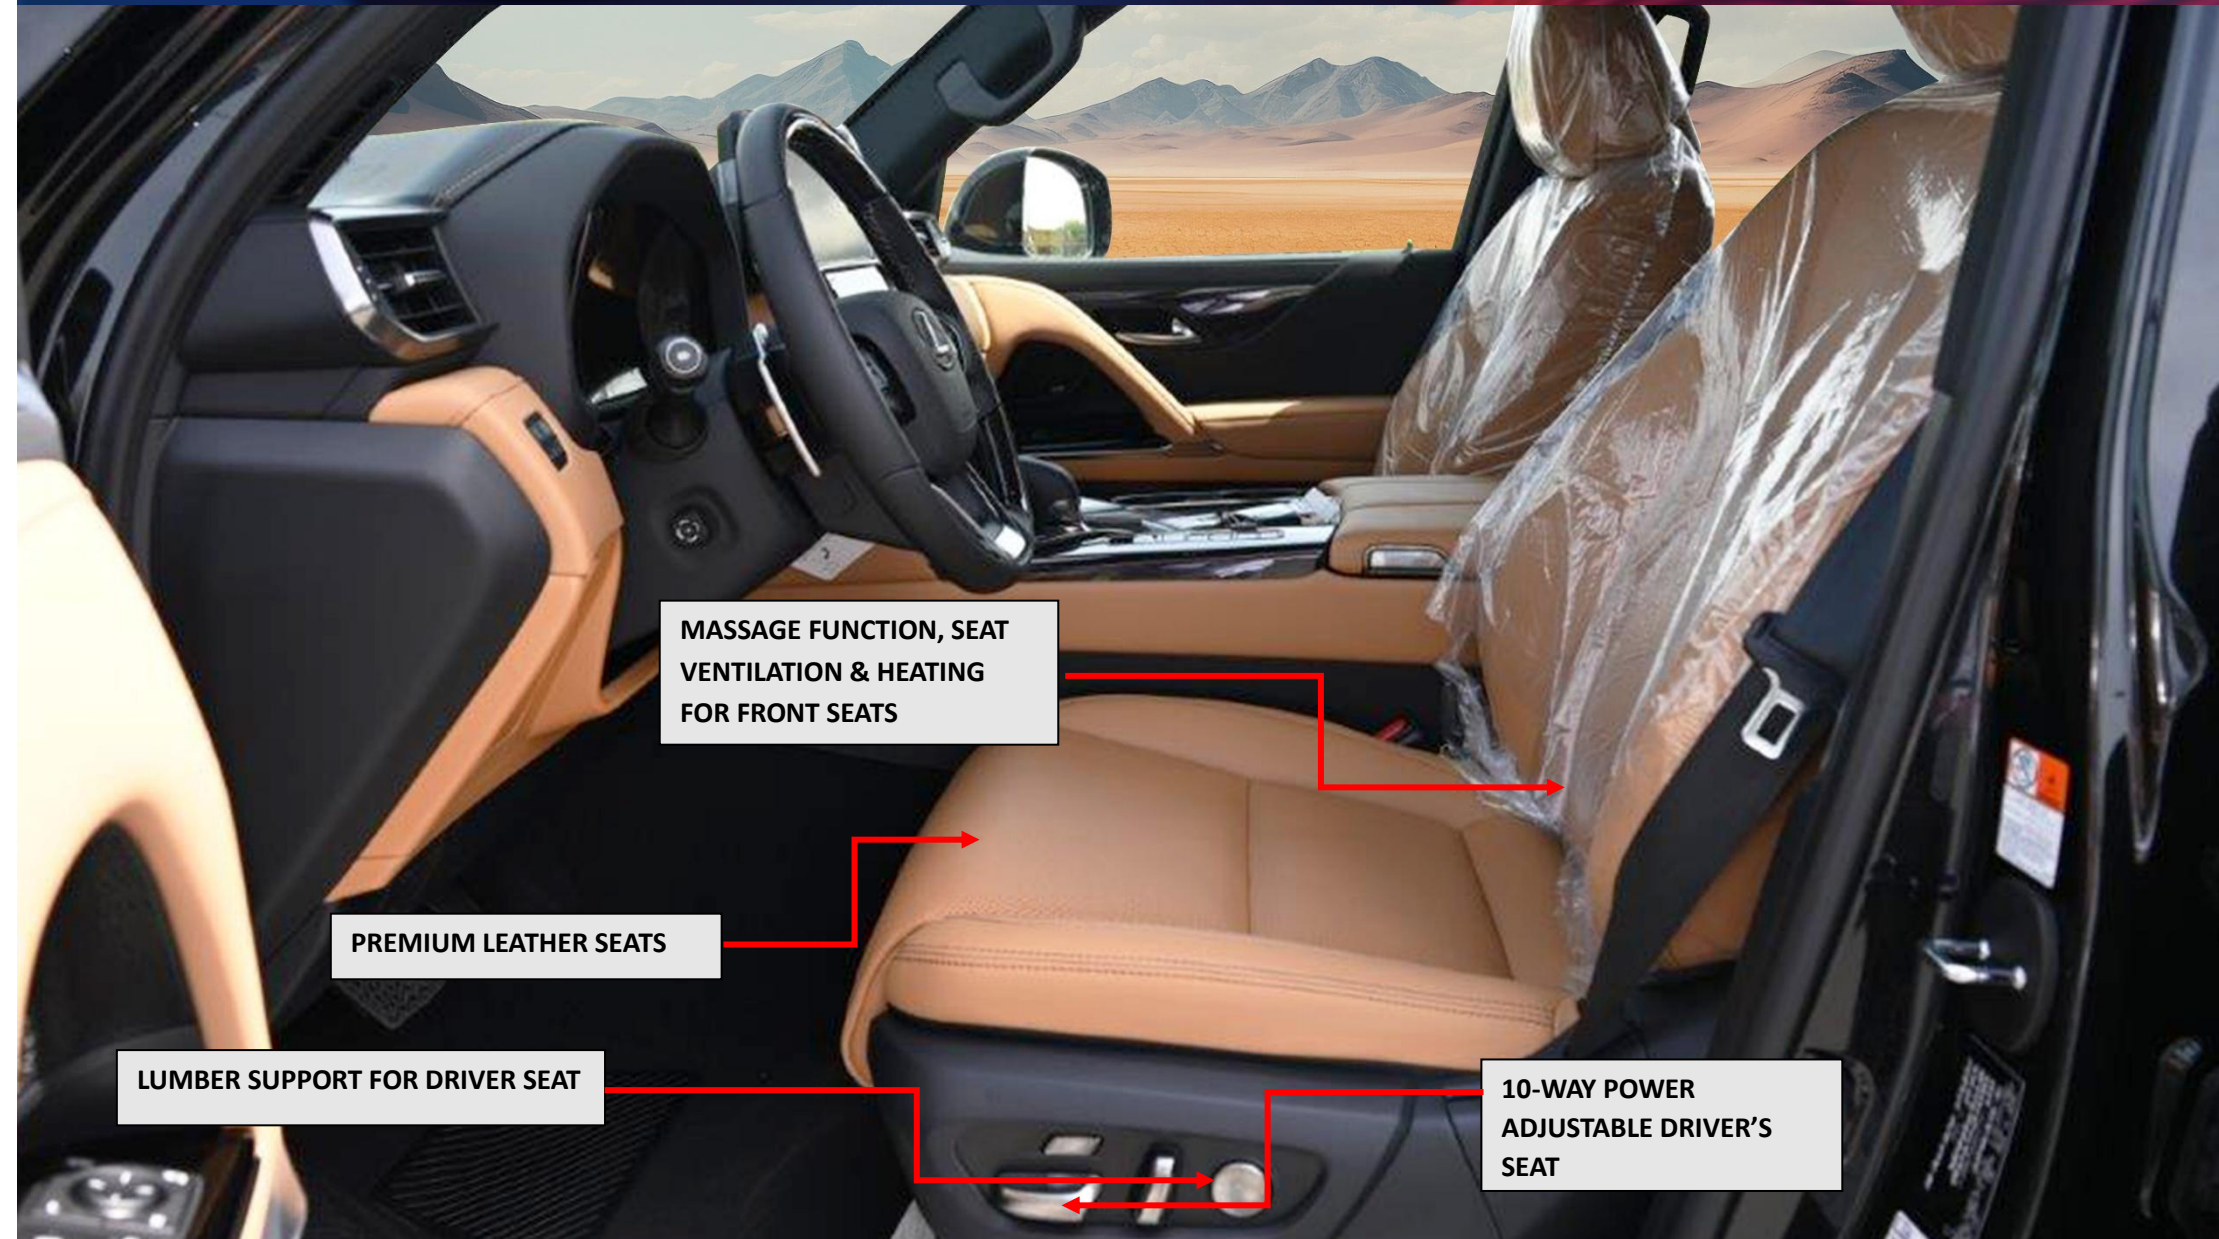

SAHARA MOTORS GROUP

MASSAGE FUNCTION, SEAT VENTILATION & HEATING FOR FRONT SEATS

PREMIUM LEATHER SEATS

LUMBER SUPPORT FOR DRIVER SEAT

10-WAY POWER ADJUSTABLE DRIVER'S SEAT

Sahara Motors (Head Office)

Block 3, Showroom 25, Auto Market, Ras Al Khor, Dubai, United Arab Emirates.

✉ info@saharamotorsuae.com
☎ +971 - 43332623

Sahara Motors FZE

Showroom 19, DUCAMZ, Ras Al Khor, Dubai, United Arab Emirates.

✉ info@saharamotorsfze.com
☎ +971 - 42882430

Sahara Motors (Branch)

25th Floor, Suite #2503, Jafza View 18, Jebel Ali Freezone, Dubai, United Arab Emirates.

✉ info@saharamotorsuae.com
☎ +971 - 43332623

Forex Motors FZCO

Showroom 357, DUCAMZ, Ras Al Khor, Dubai, United Arab Emirates.

✉ info@forexmotorsuae.com
☎ +971 - 43204249

Blitz Motors FZE

Office - C1-1F-SF1858, Ajman Free Zone C1 Building, Ajman, United Arab Emirates.

✉ info@blitzmotorsuae.com
☎ +971 - 544400938